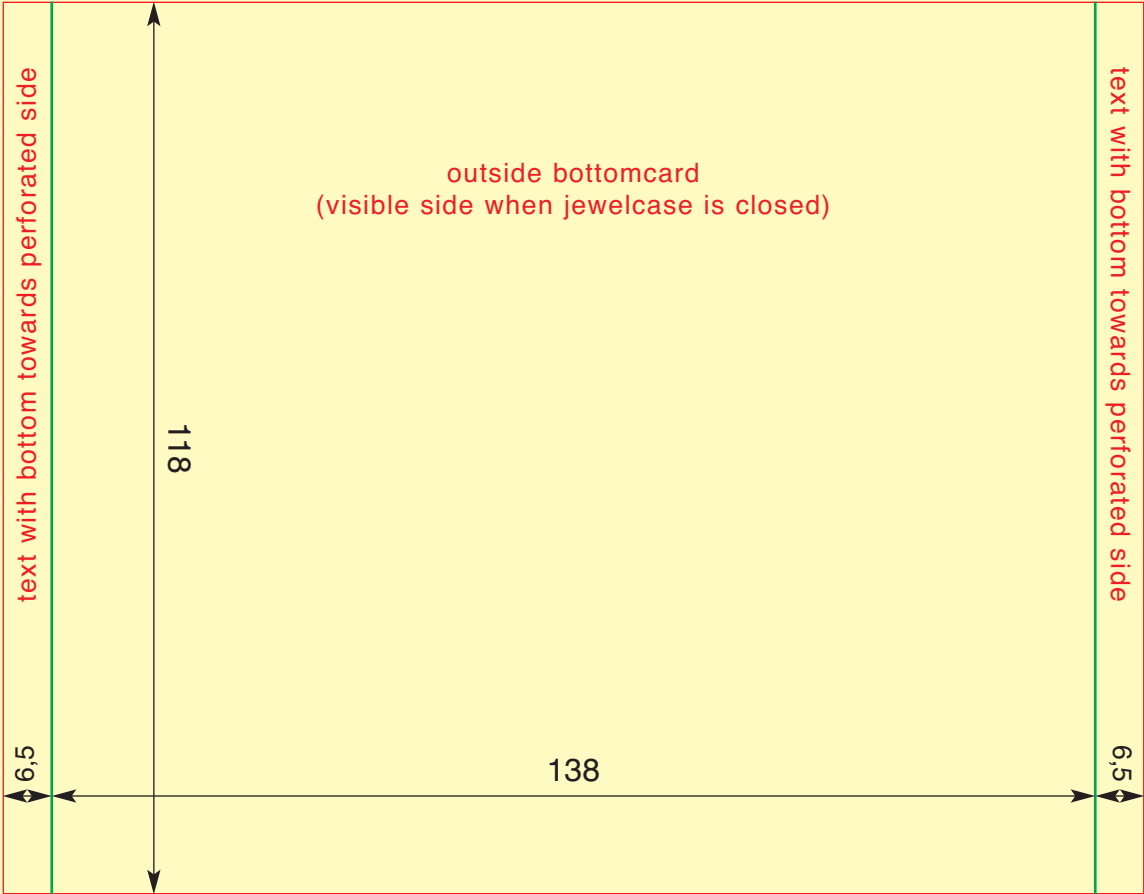

text with bottom towards perforated side

text with bottom towards perforated side

outside bottomcard
(visible side when jewelcase is closed)

6,5

6,5

118

138

inside bottomcard
(visible side closed jewelcase with transparent tray)

inside bottomcard
(visible side open jewelcase with transparent tray)

127